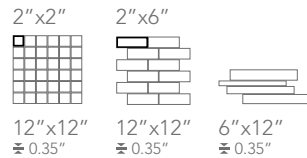

Color shading

Available sizes