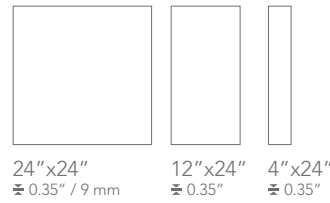

Color shading

Available sizes