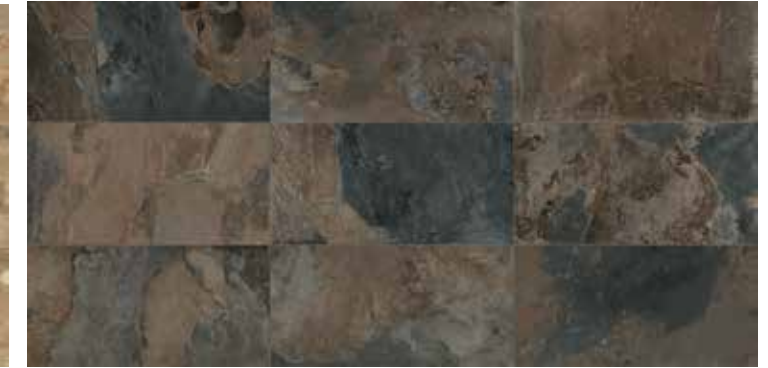

MULTICOLOR DARK