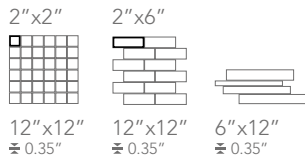

Available sizes