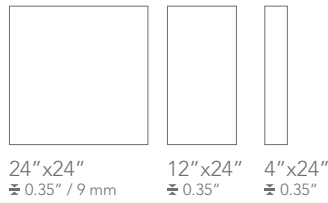

Available sizes