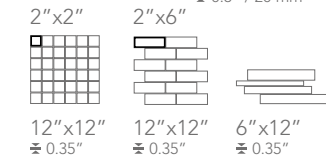

MULTICOLOR DARK

Available sizes

Color shading

Available sizes

Color shading

freedom

SIZES 24"x24" / 12"x24" / 4"x24" / 12"x12" / 6"x12"

COLORED BODY PORCELAIN TILE - Rectified Monocaliber

BRAZILIAN BLOOMY

Available sizes

24"x24"
± 0.35" / 9 mm

12"x24"
± 0.35"

4"x24"
± 0.35"

2"x2"
± 0.35"

2"x6"
± 0.35"

12"x12"
± 0.35"