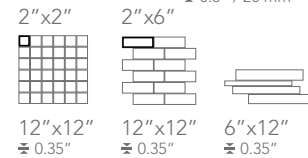

MULTICOLOR DARK

Available sizes

Color shading

Available sizes

Color shading

freedom

SIZES 24"x24" / 12"x24" / 4"x24" / 12"x12" / 6"x12"

COLORED BODY PORCELAIN TILE - Rectified Monocaliber

BRAZILIAN BLOOMY

Available sizes

24"x24"
± 0.35" / 9 mm

12"x24"
± 0.35"

4"x24"
± 0.35"

2"x2"
± 0.35"

2"x6"
± 0.35"

12"x12"
± 0.35"